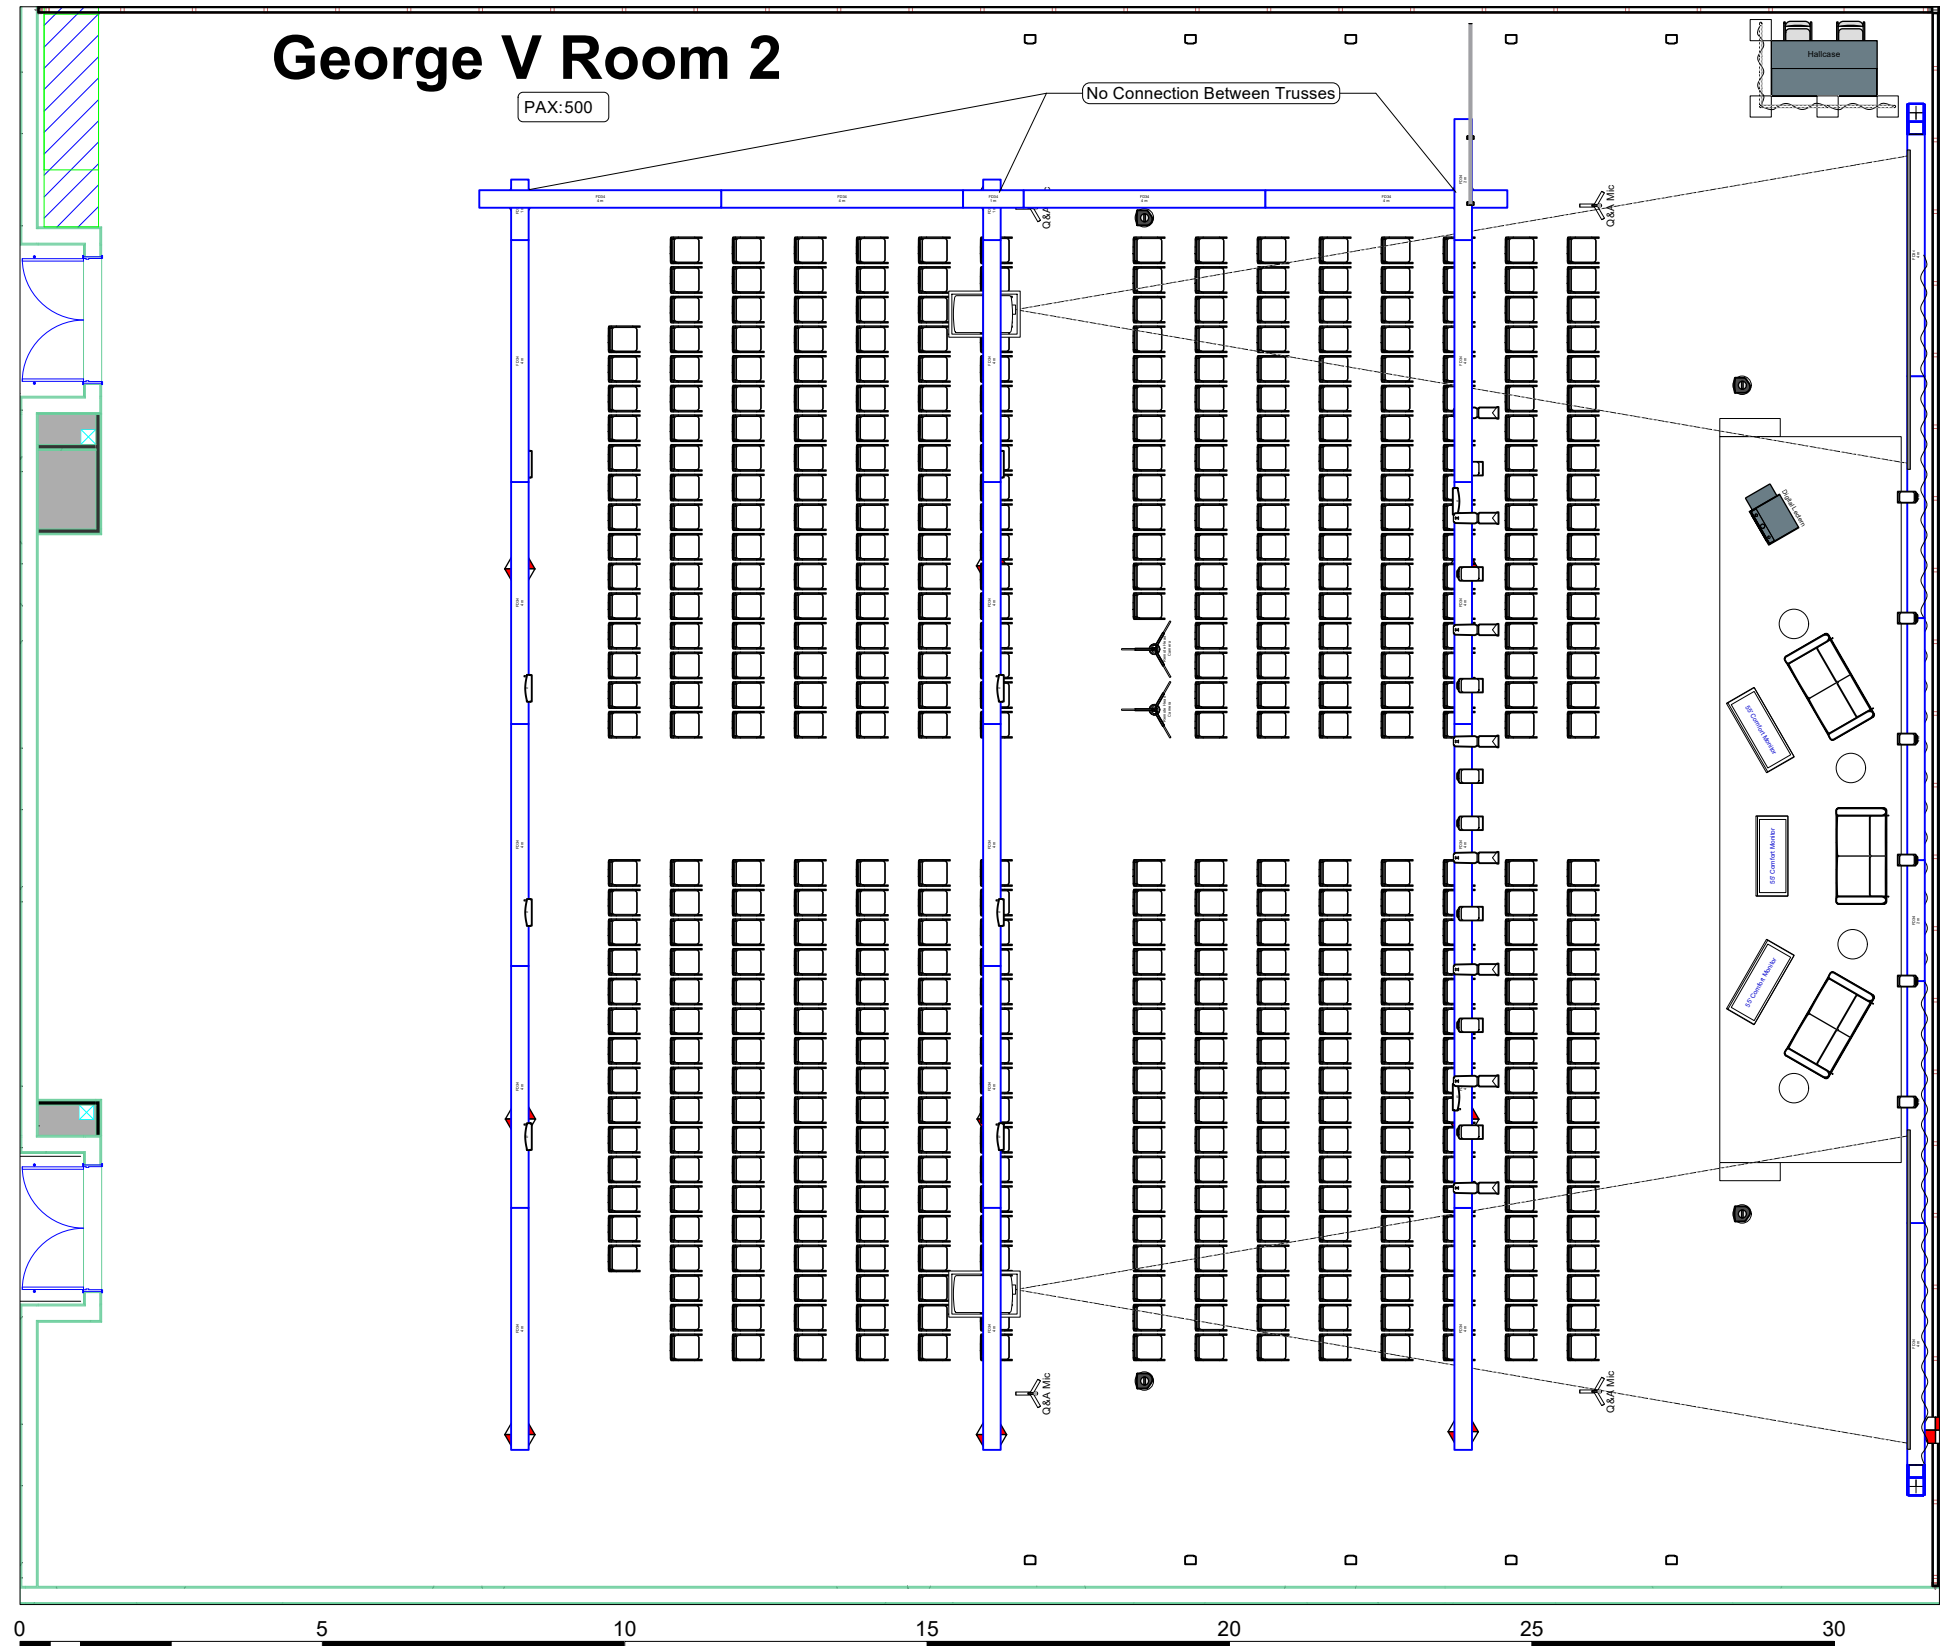

George V 2

Room	Hall/Room	George V 2	
	Capacity	500 PAX	
	Surface	789m²	
	Dimensions	30.3x26m	
Stage	Ceiling Height	6m	
	Width x Depth	12m x 3m	
	Stage height	0.4m	
Audio	Lectern	1x Digital Lectern	
	Chairtable	3x Basic Chairtable	
	Main PA	2x Speakers on Stand	
	Delay	2x Speakers on Stand	
	Q&A	4x Wired Mic	
	Lectern	1x Gooseneck Mic	
	Chairs	6x Wireless Handheld	
	Monitoring	4x Stagemonitor wedge	
	Light	Frontlight	8x LED Fresnel
			8x LED Spotlight
Backlight		6x LED Fresnel	
Audience		10x LED Floodlight	
Floorlights		10x Uplighters	
Video	Main Screen	2x (5.08x2.86m)	
	Main Projectors	2x 13k AnsiLumen	
	Camera	2x PTZ Camera	
	Comfort Monitors	3x 55" Monitors