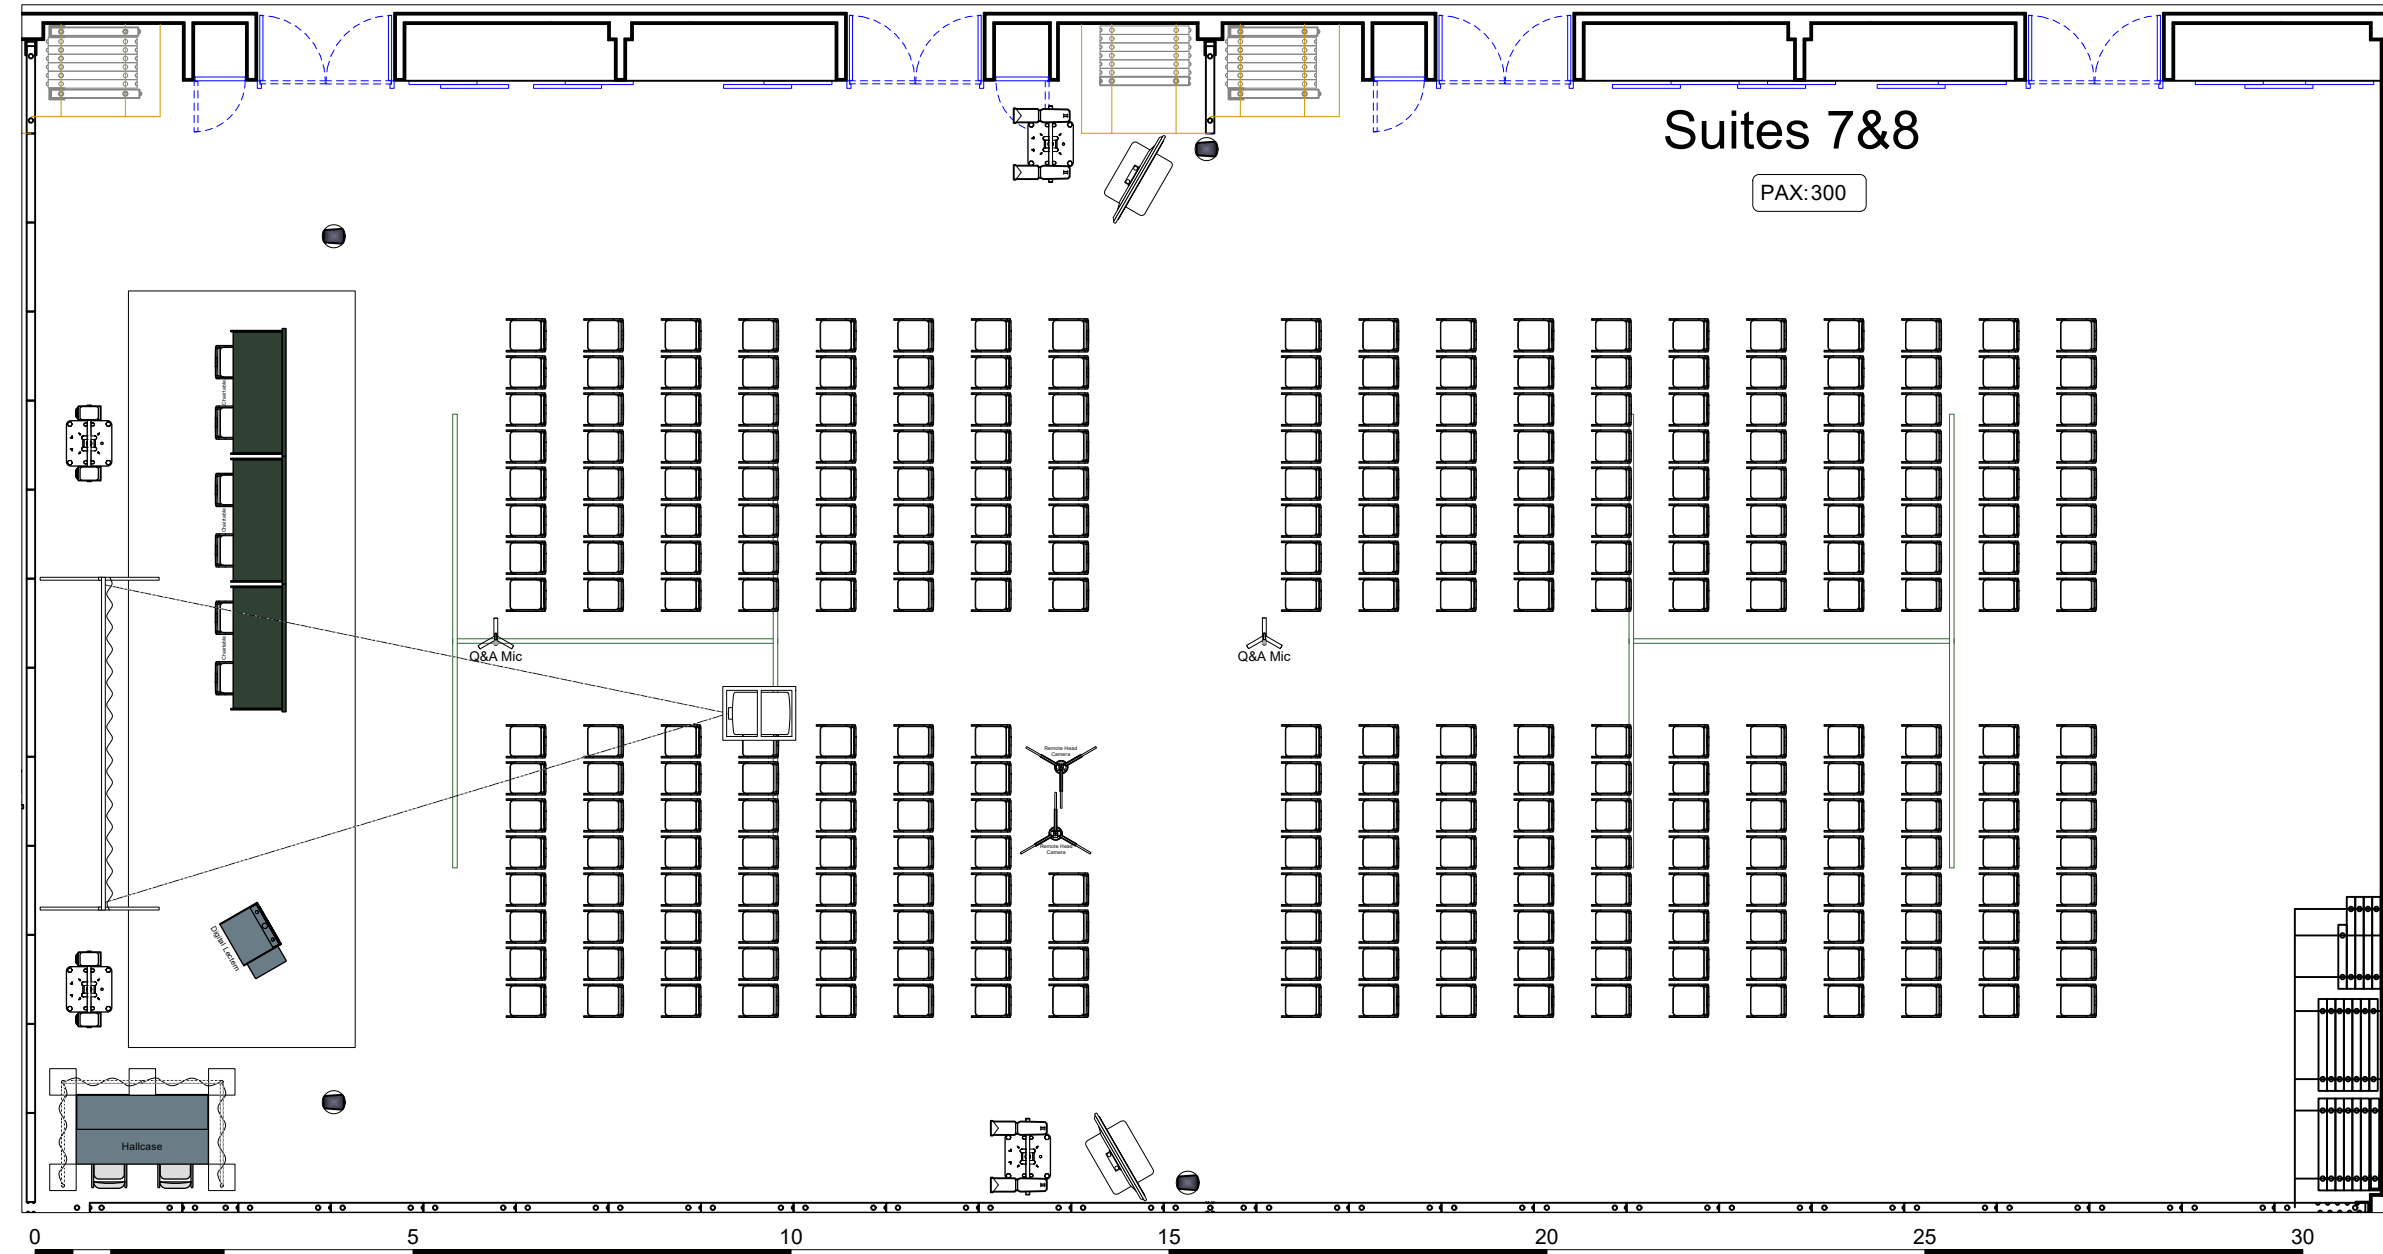

Capital Suites 7-8

Room	Hall/Room	Capital Suites 7-8
	Capacity	300 PAX
	Surface	457m²
	Dimensions	30.9x14.8m
Stage	Ceiling Height	4.5m
	Width x Depth	10x3m
	Stage height	0.2m
Stage	Lectern	1x Digital Lectern
	Chairtable	3x Basic Chairtable
	Main PA	2x Speakers on Stand
Audio	Delay	2x Speakers on Stand
	Lectern	1x Gooseneck Mic
	Chairs	6x Gooseneck Mic
	Monitoring	3x Stagemonitor wedge
Light	Frontlight	4x Spotlight
	Backlight	4x LED Fresnel
Video	Main Screen	4.2x2.36m
	Main Projectors	10k AnsiLumen
	Side Screens	2x 55" TV on Stand
	Camera	2x PTZ Camera