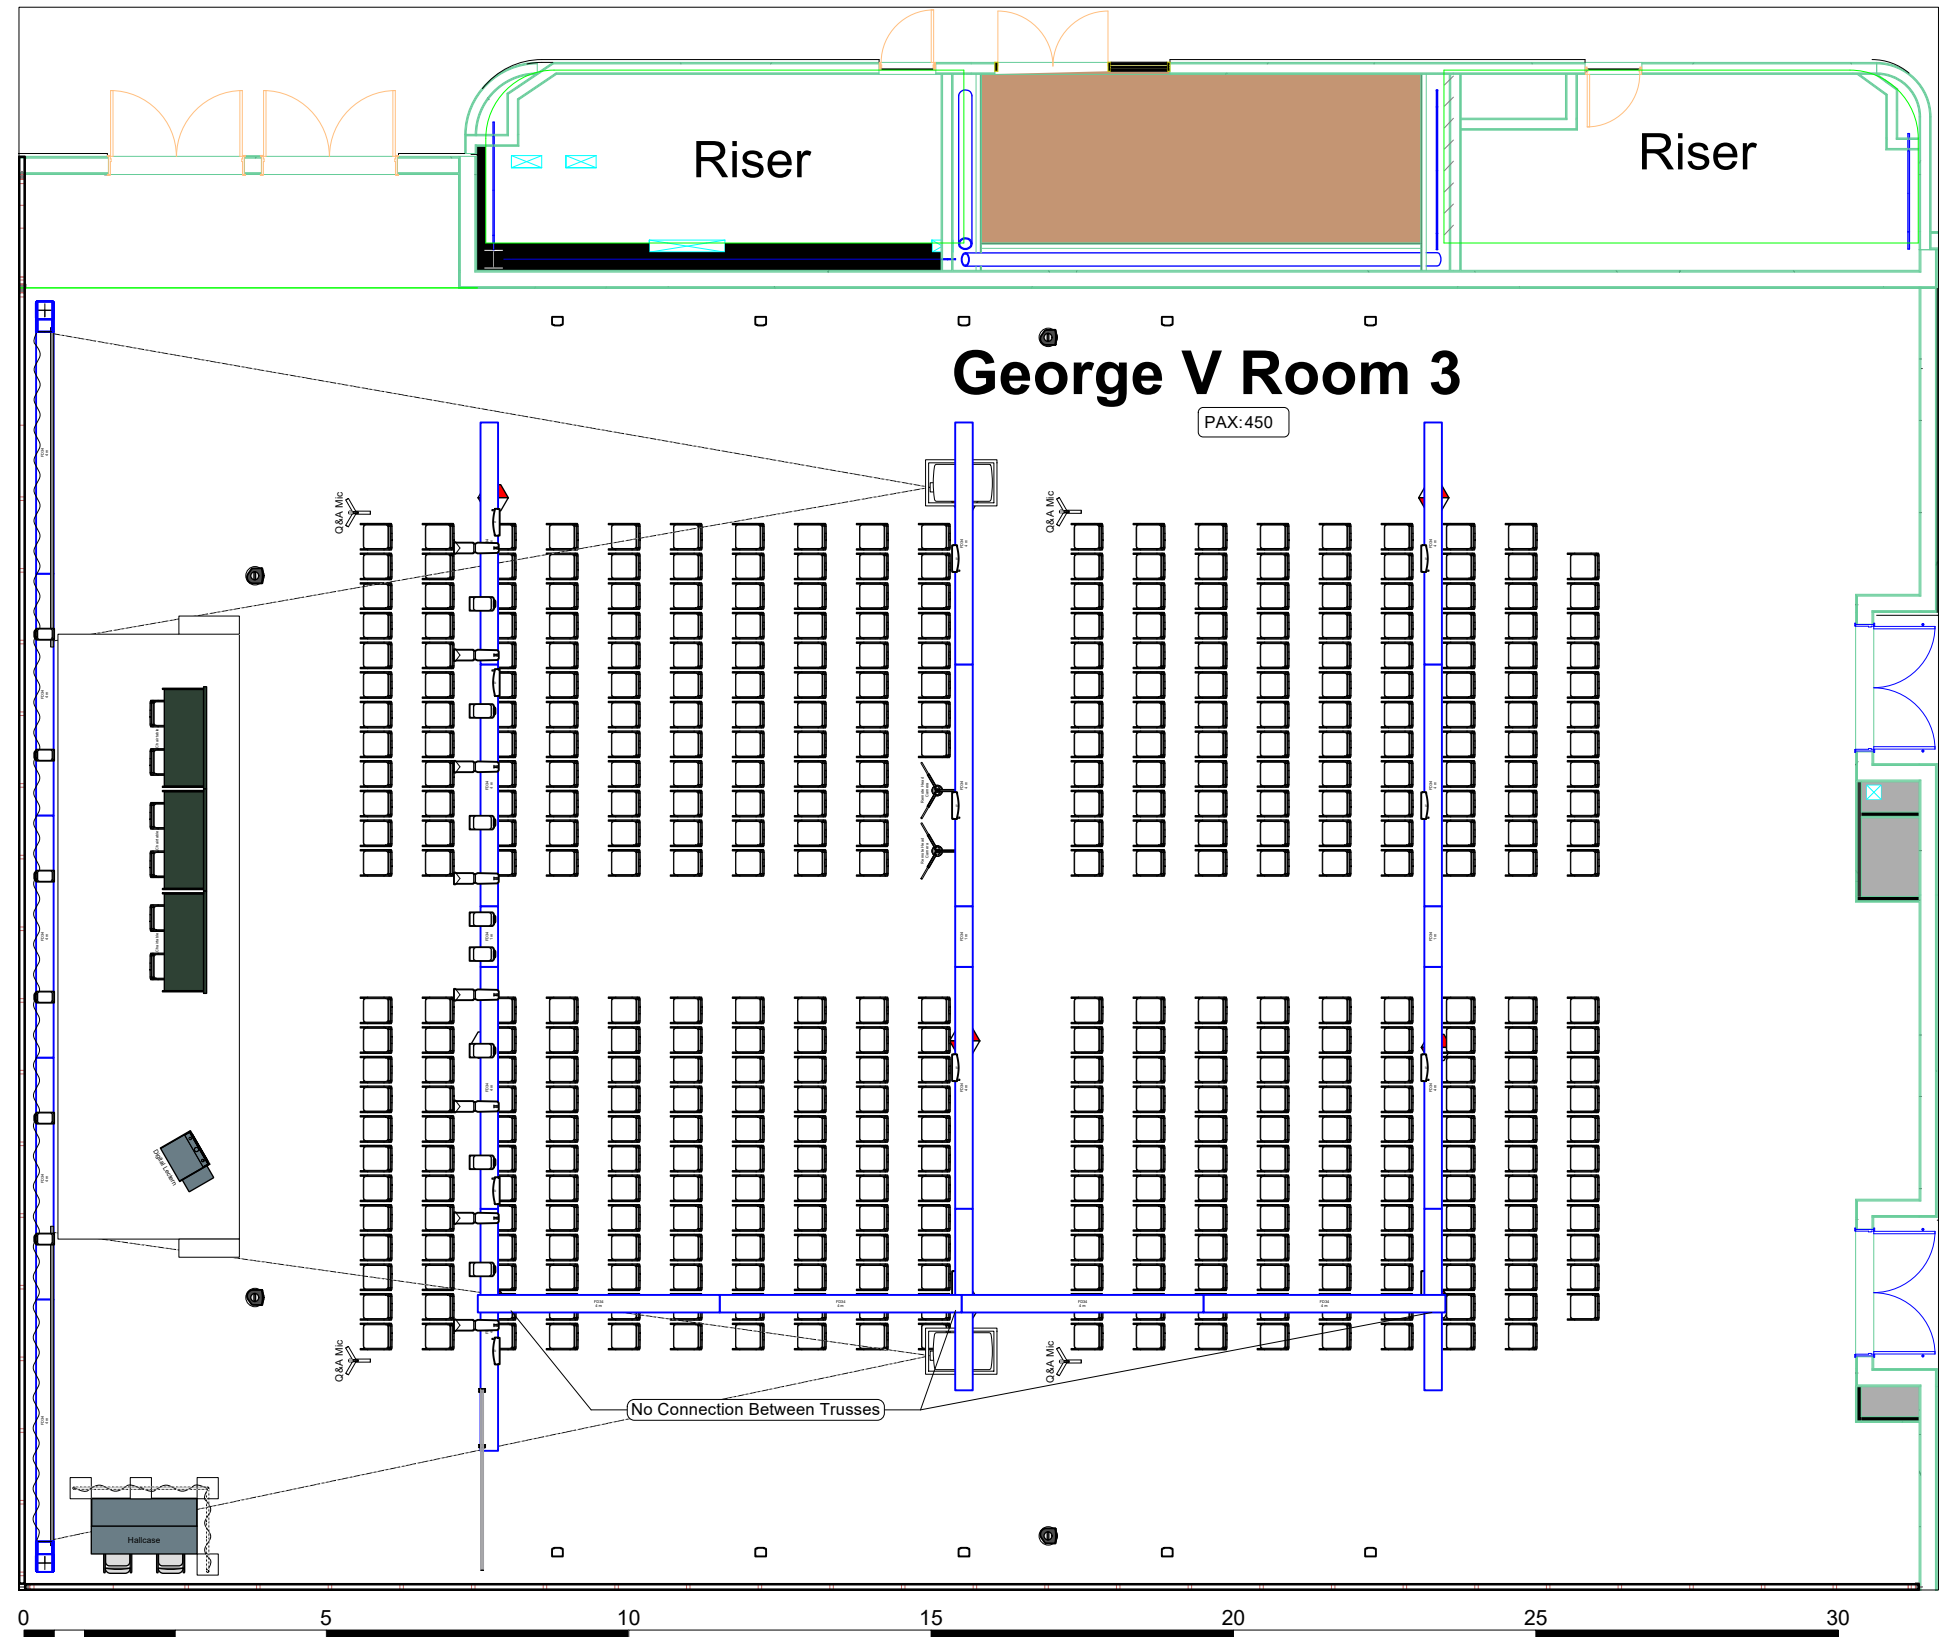

George V 3

Room	Hall/Room	George V 3	
	Capacity	450 PAX	
	Surface	666m²	
	Dimensions	30.3x21.5m	
Stage	Ceiling Height	6m	
	Width x Depth	12m x 3m	
	Stage height	0.4m	
Stage	Lectern	1x Digital Lectern	
	Chairtable	3x Basic Chairtable	
Audio	Main PA	2x Speakers on Stand	
	Delay	2x Speakers on Stand	
	Q&A	4x Wired Mic	
	Lectern	1x Gooseneck Mic	
	Chairs	6x Gooseneck Mic	
	Monitoring	4x Stagemonitor wedge	
	Light	Frontlight	8x LED Fresnel
			8x LED Spotlight
		Backlight	6x LED Fresnel
		Audience	12x LED Floodlight
Video	Floorlights	10x Uplighters	
	Main Screen	2x (5.08x2.86m)	
	Main Projectors	2x 13k AnsiLumen	
	Camera	2x PTZ Camera