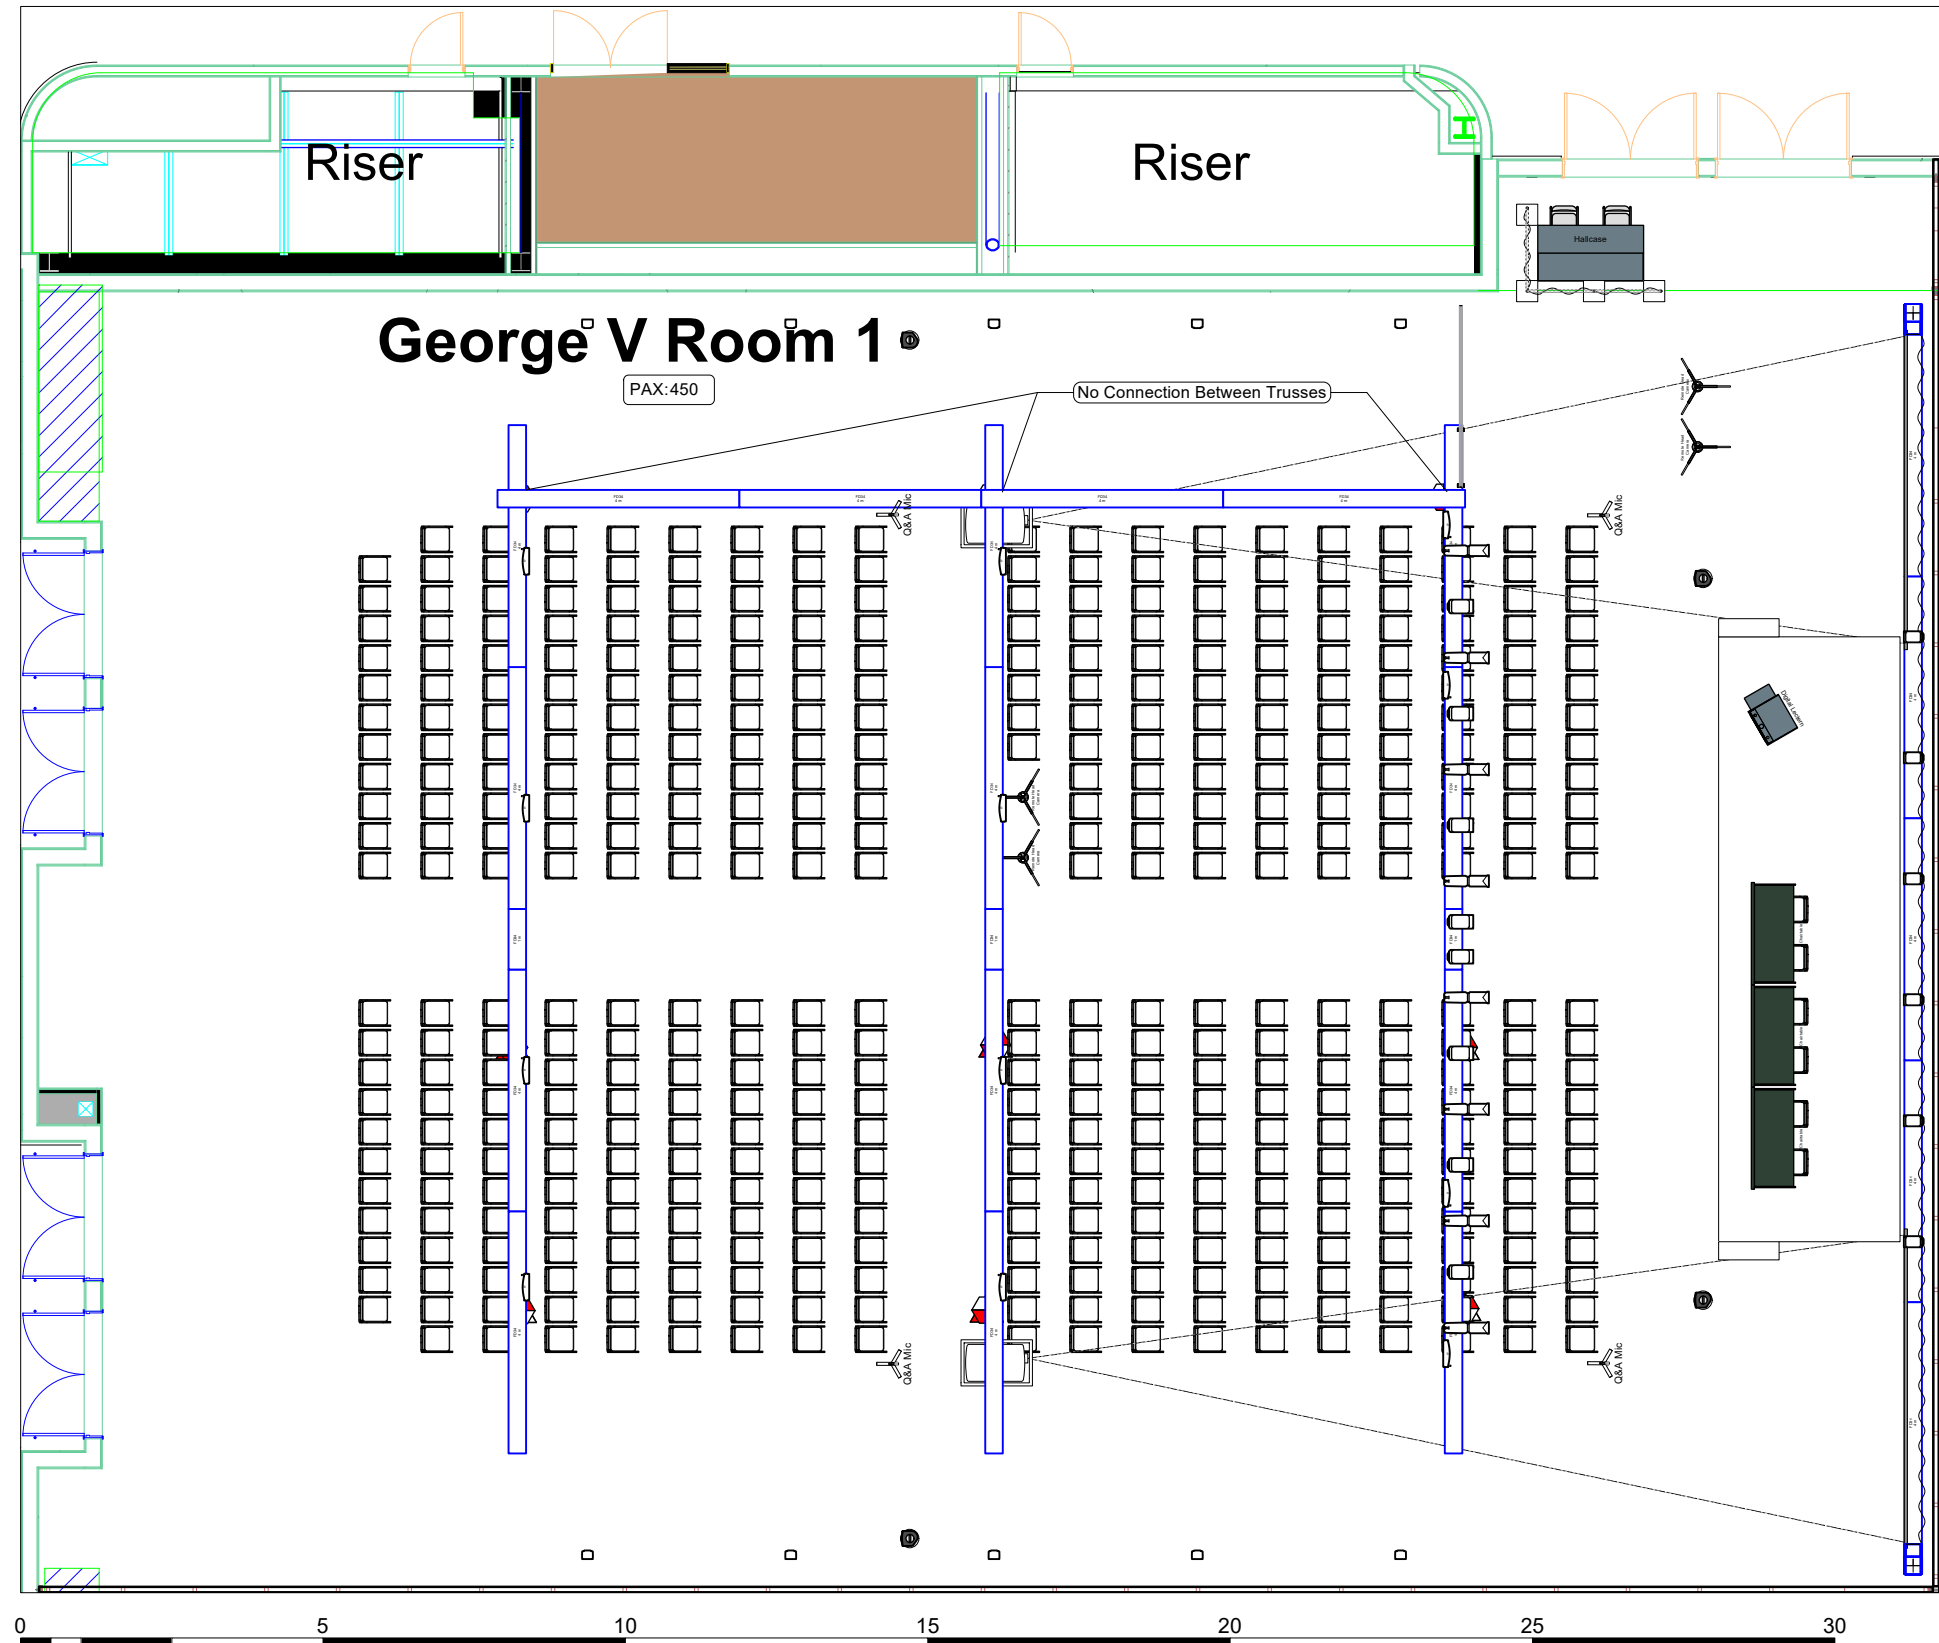

Victoria 4

Room	Hall/Room	Victoria 4	
	Capacity	450 pax	
	Surface	647m ²	
	Dimensions	30.1x21.5m	
Stage	Ceiling Height	6m	
	Width x Depth	12m x 3m	
Stage	Stage height	0.4m	
	Lectern	1x Digital Lectern	
	Chairtable	3x Basic Chairtable	
Audio	Main PA	2x Speakers on Stand	
	Delay	2x Speakers on Stand	
	Q&A	4x Wired Mic	
	Lectern	1x Gooseneck Mic	
	Chairs	6x Gooseneck Mic	
	Monitoring	4x Stagemonitor wedge	
	Light	Frontlight	8x LED Fresnel
			8x LED Spotlight
		Backlight	6x LED Fresnel
		Audience	12x LED Floodlight
Video	Floorlights	10x Uplighters	
	Main Screen	2x (5.08x2.86m)	
	Main Projectors	2x 13k AnsiLumen	
	Camera	2x PTZ Camera	

Victoria 5&6

Room	Hall/Room	Victoria 5&6	
	Capacity	650 pax	
	Surface	964m ²	
Room	Dimensions	30.1x32m	
	Ceiling Height	6m	
	Width x Depth	12m x 3m	
Stage	Stage height	0.4m	
	Lectern	1x Digital Lectern	
Audio	Chairtable	3x Basic Chairtable	
	Main PA	2x Speakers on Stand	
	Delay	2x Speakers on Stand	
	Q&A	4x Wired Mic	
	Lectern	1x Gooseneck Mic	
	Chairs	6x Wireless Handheld	
	Monitoring	4x Stagemonitor wedge	
	Light	Frontlight	8x LED Fresnel
			8x LED Spotlight
		Backlight	6x LED Fresnel
		Audience	12x LED Floodlight
	Video	Floorlights	10x Uplighters
Main Screen		2x (6.3x3.55m)	
Main Projectors		2x 20k AnsiLumen	
Camera		2x PTZ Camera	
	Comfort Monitors	3x 55" Monitors	

George V 1

Room	Hall/Room	George V 1	
	Capacity	450 PAX	
	Surface	666m ²	
	Dimensions	30.3x21.5m	
	Ceiling Height	6m	
Stage	Width x Depth	10m x 3m	
	Stage height	0.4m	
	Lectern	1x Digital Lectern	
Audio	Chairtable	3x Basic Chairtable	
	Main PA	2x Speakers on Stand	
	Delay	2x Speakers on Stand	
	Q&A	4x Wired Mic	
	Lectern	1x Gooseneck Mic	
	Chairs	6x Gooseneck Mic	
	Monitoring	4x Stagemonitor wedge	
	Light	Frontlight	8x LED Fresnel
			8x LED Spotlight
		Backlight	6x LED Fresnel
		Audience	12x LED Floodlight
		Floorlights	10x Uplighters
	Video	Main Screen	2x (5.08x2.86m)
		Main Projectors	2x 13k AnsiLumen
		Camera	2x PTZ Camera