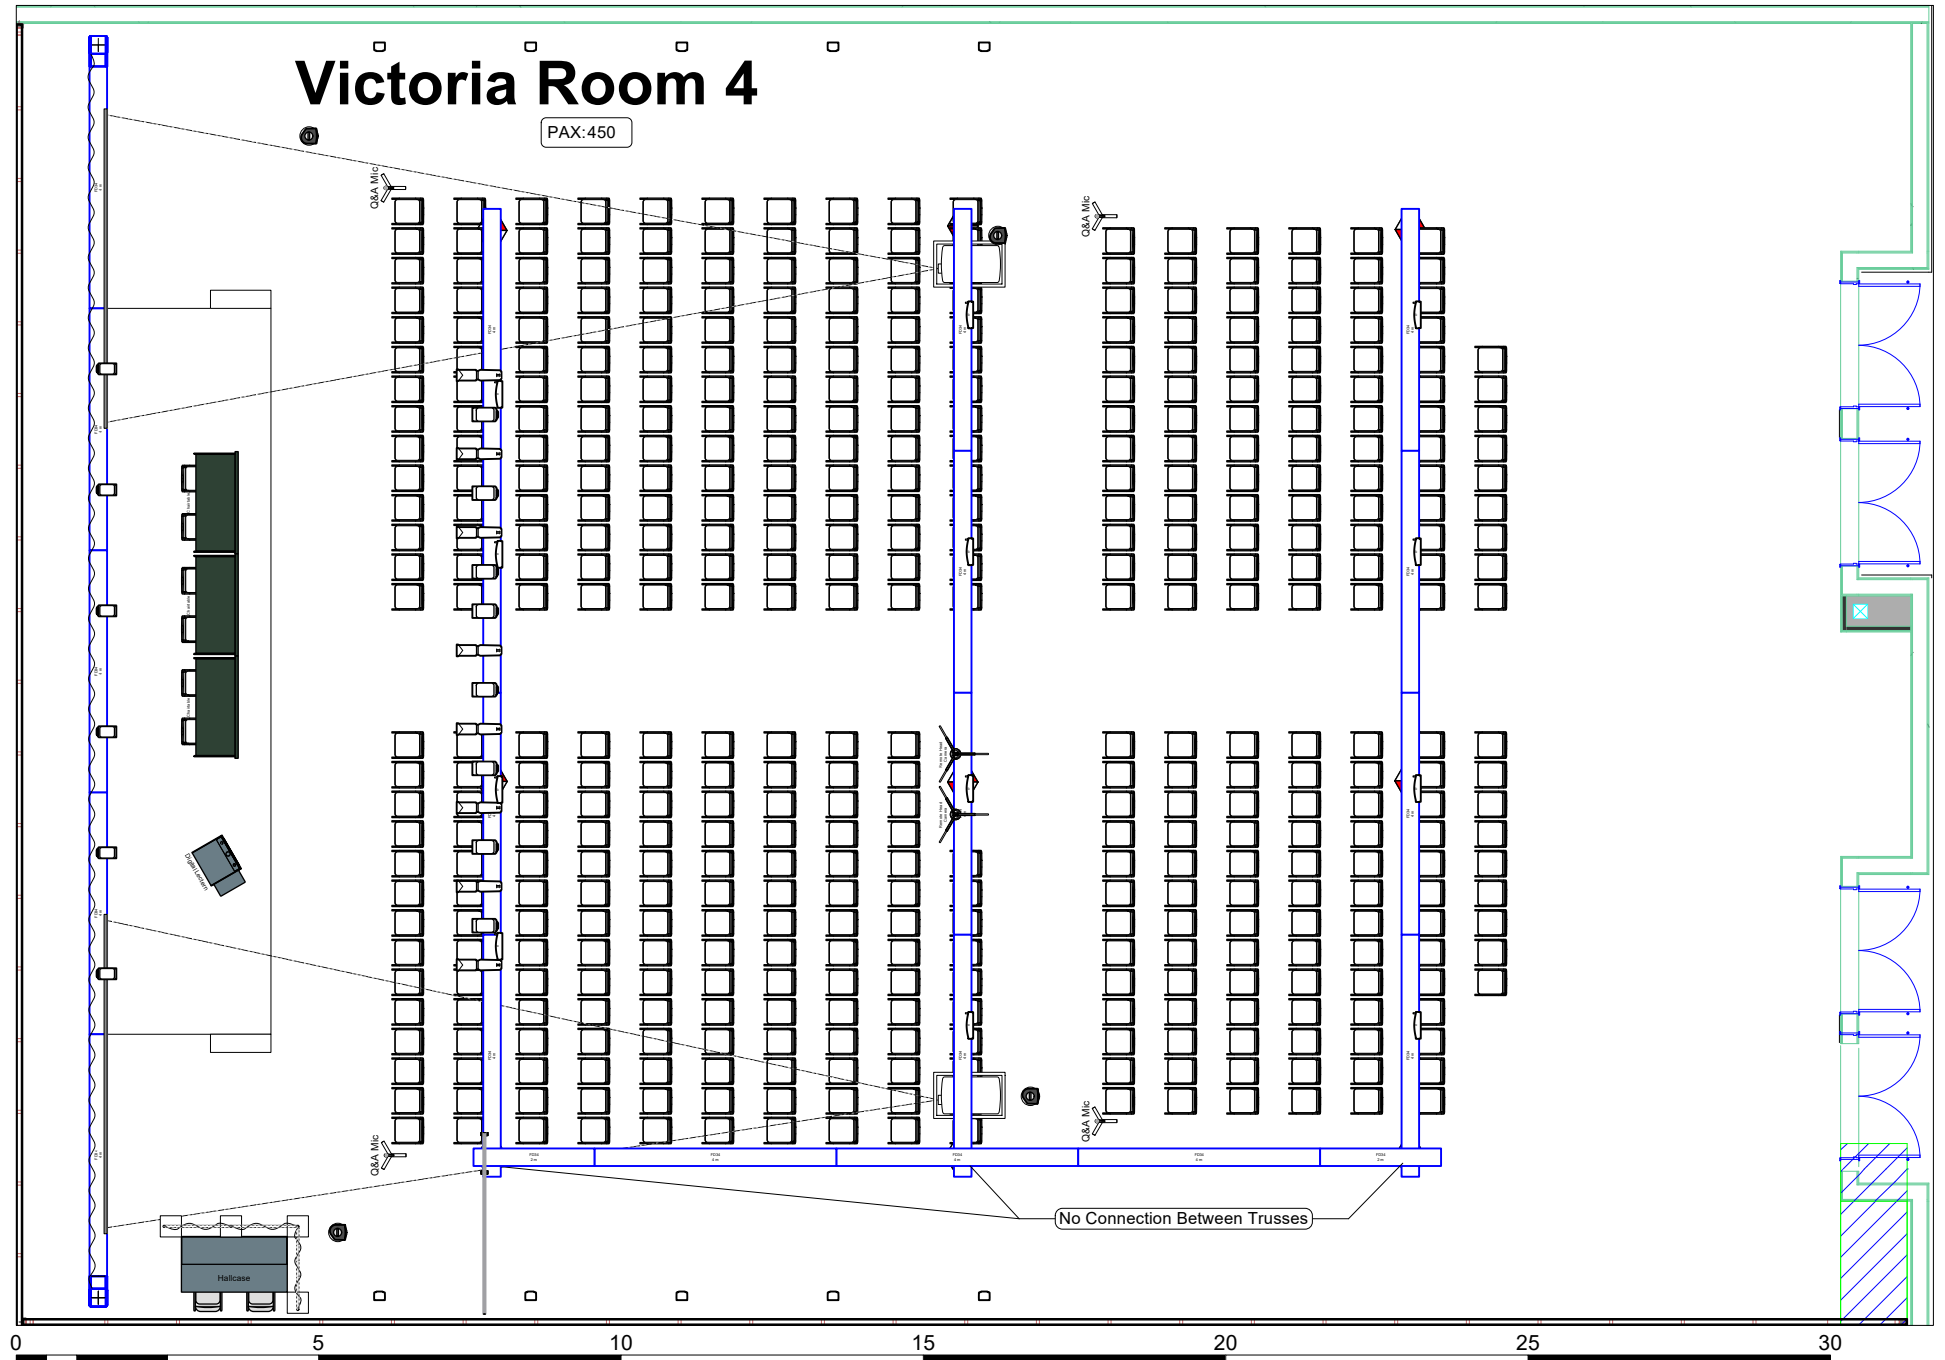

Victoria 4

Room	Hall/Room	Victoria 4	
	Capacity	450 pax	
	Surface	647m ²	
	Dimensions	30.1x21.5m	
Stage	Ceiling Height	6m	
	Width x Depth	12m x 3m	
Stage	Stage height	0.4m	
	Lectern	1x Digital Lectern	
	Chairtable	3x Basic Chairtable	
Audio	Main PA	2x Speakers on Stand	
	Delay	2x Speakers on Stand	
	Q&A	4x Wired Mic	
	Lectern	1x Gooseneck Mic	
	Chairs	6x Gooseneck Mic	
	Monitoring	4x Stagemonitor wedge	
	Light	Frontlight	8x LED Fresnel
			8x LED Spotlight
		Backlight	6x LED Fresnel
		Audience	12x LED Floodlight
Video	Floorlights	10x Uplighters	
	Main Screen	2x (5.08x2.86m)	
	Main Projectors	2x 13k AnsiLumen	
	Camera	2x PTZ Camera	

Victoria 5&6

Room	Hall/Room	Victoria 5&6	
	Capacity	650 pax	
	Surface	964m ²	
Room	Dimensions	30.1x32m	
	Ceiling Height	6m	
	Width x Depth	12m x 3m	
Stage	Stage height	0.4m	
	Lectern	1x Digital Lectern	
Audio	Chairtable	3x Basic Chairtable	
	Main PA	2x Speakers on Stand	
	Delay	2x Speakers on Stand	
	Q&A	4x Wired Mic	
	Lectern	1x Gooseneck Mic	
	Chairs	6x Wireless Handheld	
	Monitoring	4x Stagemonitor wedge	
	Light	Frontlight	8x LED Fresnel
			8x LED Spotlight
		Backlight	6x LED Fresnel
		Audience	12x LED Floodlight
	Video	Floorlights	10x Uplighters
Main Screen		2x (6.3x3.55m)	
Main Projectors		2x 20k AnsiLumen	
Camera		2x PTZ Camera	
	Comfort Monitors	3x 55" Monitors	

George V 1

Room	Hall/Room	George V 1	
	Capacity	450 PAX	
	Surface	666m ²	
	Dimensions	30.3x21.5m	
	Ceiling Height	6m	
Stage	Width x Depth	10m x 3m	
	Stage height	0.4m	
	Lectern	1x Digital Lectern	
Audio	Chairtable	3x Basic Chairtable	
	Main PA	2x Speakers on Stand	
	Delay	2x Speakers on Stand	
	Q&A	4x Wired Mic	
	Lectern	1x Gooseneck Mic	
	Chairs	6x Gooseneck Mic	
	Monitoring	4x Stagemonitor wedge	
	Light	Frontlight	8x LED Fresnel
			8x LED Spotlight
		Backlight	6x LED Fresnel
		Audience	12x LED Floodlight
		Floorlights	10x Uplighters
	Video	Main Screen	2x (5.08x2.86m)
		Main Projectors	2x 13k AnsiLumen
		Camera	2x PTZ Camera