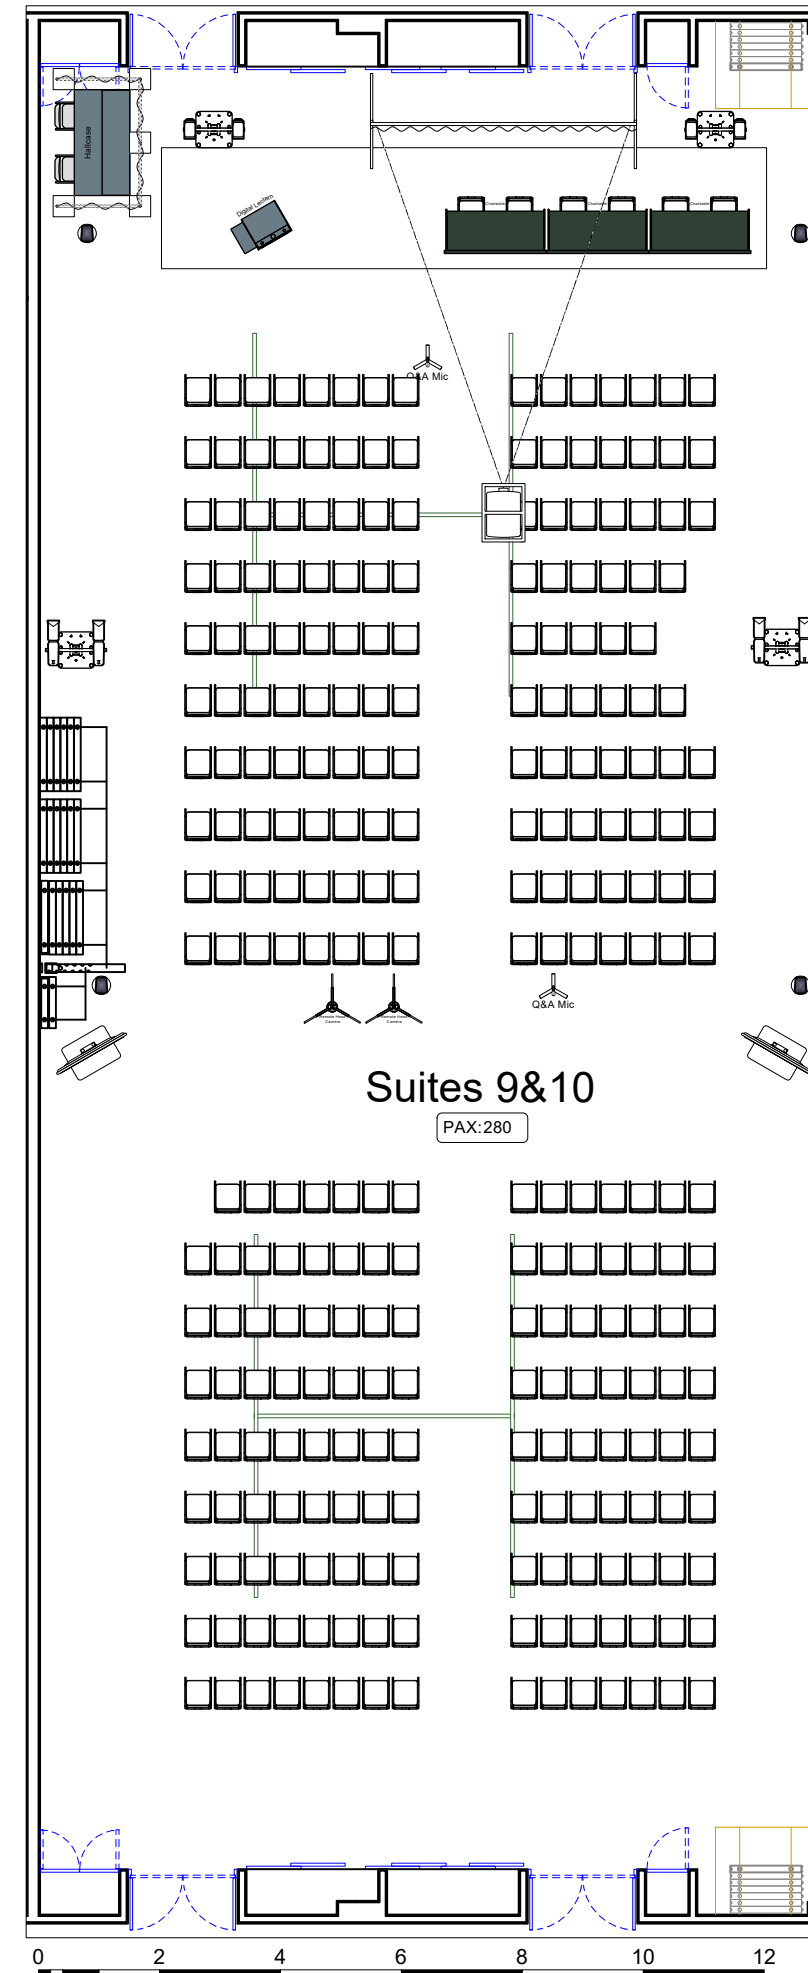

Capital Suites 9-10

Room	Hall/Room	Capital Suites 9-10
	Capacity	280 PAX
	Surface	380m²
	Dimensions	12.8x29.6m
Stage	Ceiling Height	4.5m
	Width x Depth	10x3m
	Stage height	0.2m
Stage	Lectern	1x Digital Lectern
	Chairtable	3x Basic Chairtable
Audio	Main PA	2x Speakers on Stand
	Delay	2x Speakers on Stand
	Lectern	1x Gooseneck Mic
	Chairs	6x Gooseneck Mic
	Monitoring	3x Stagemonitor wedge
Light	Frontlight	4x Spotlight
	Backlight	4x LED Fresnel
Video	Main Screen	4.2x2.36m
	Main Projectors	10k AnsiLumen
	Side Screens	2x 55" TV on Stand
	Camera	2x PTZ Camera