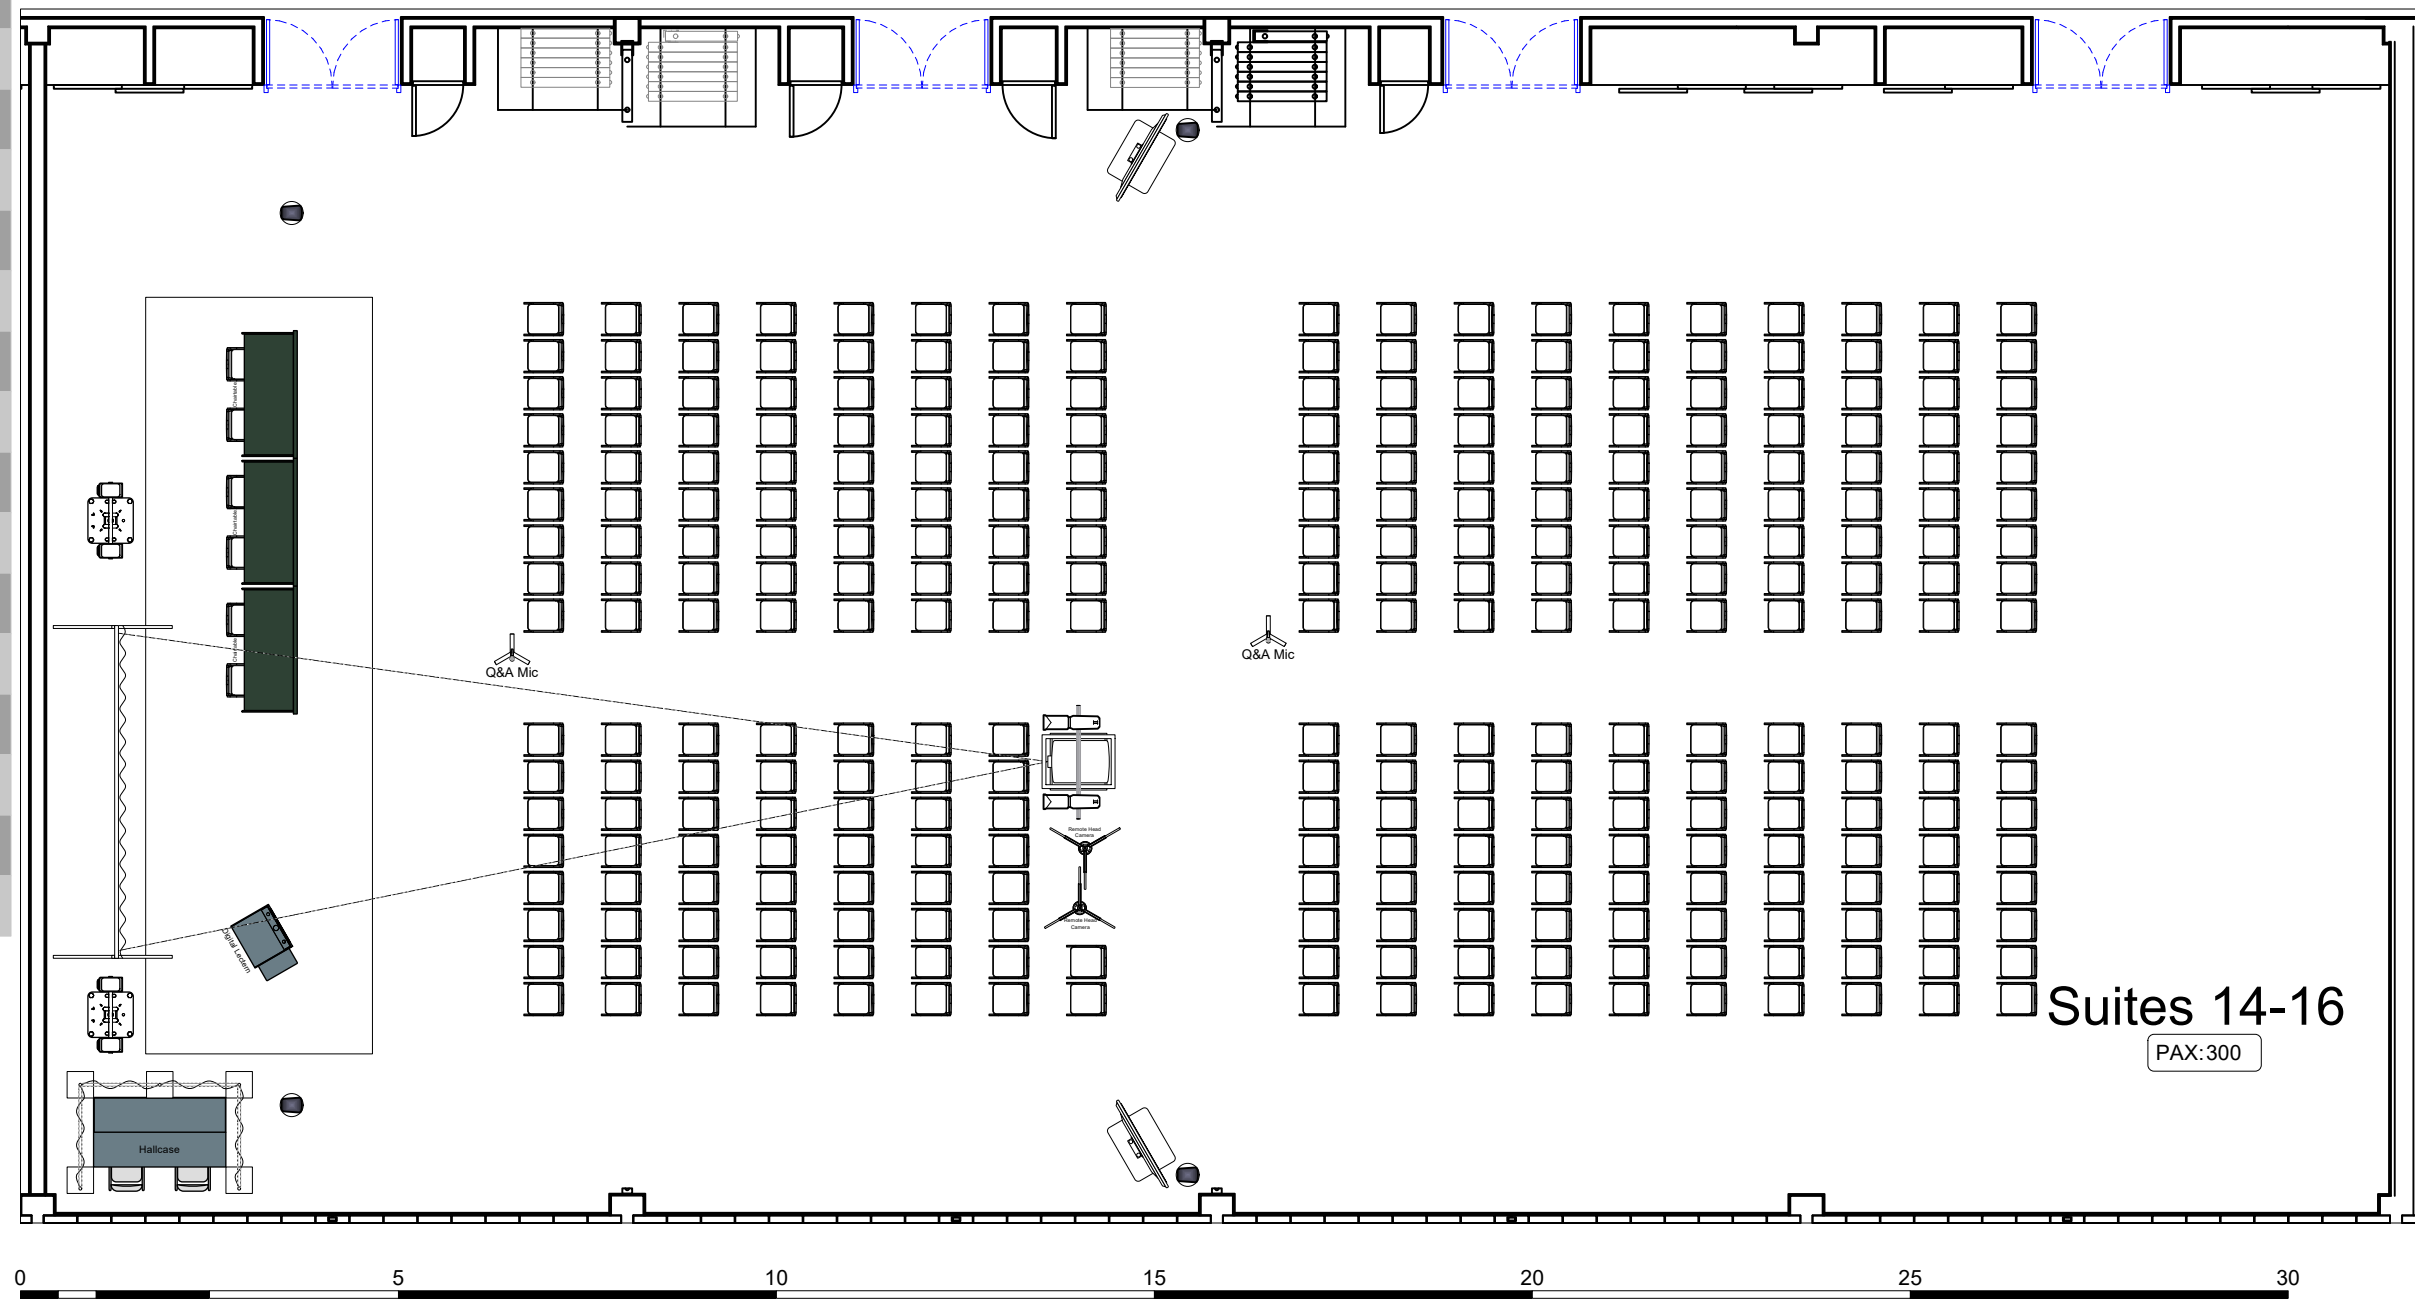

Capital Suites 14-16

Room	Hall/Room	Capital Suites 14-16
	Capacity	300 PAX
	Surface	456m²
	Dimensions	14.8x30.7m
Stage	Ceiling Height	3.75m
	Width x Depth	10x3m
	Stage height	0.2m
Stage	Lectern	1x Digital Lectern
	Chairtable	3x Basic Chairtable
Audio	Main PA	2x Speakers on Stand
	Delay	2x Speakers on Stand
	Lectern	1x Gooseneck Mic
	Chairs	6x Gooseneck Mic
	Monitoring	3x Stagemonitor wedge
Light	Frontlight	2x Spotlight
	Backlight	4x LED Fresnel
Video	Main Screen	4.2x2.36m
	Main Projectors	10k AnsiLumen
	Side Screens	2x 55" TV on Stand
	Camera	2x PTZ Camera

Suites 14-16
PAX:300