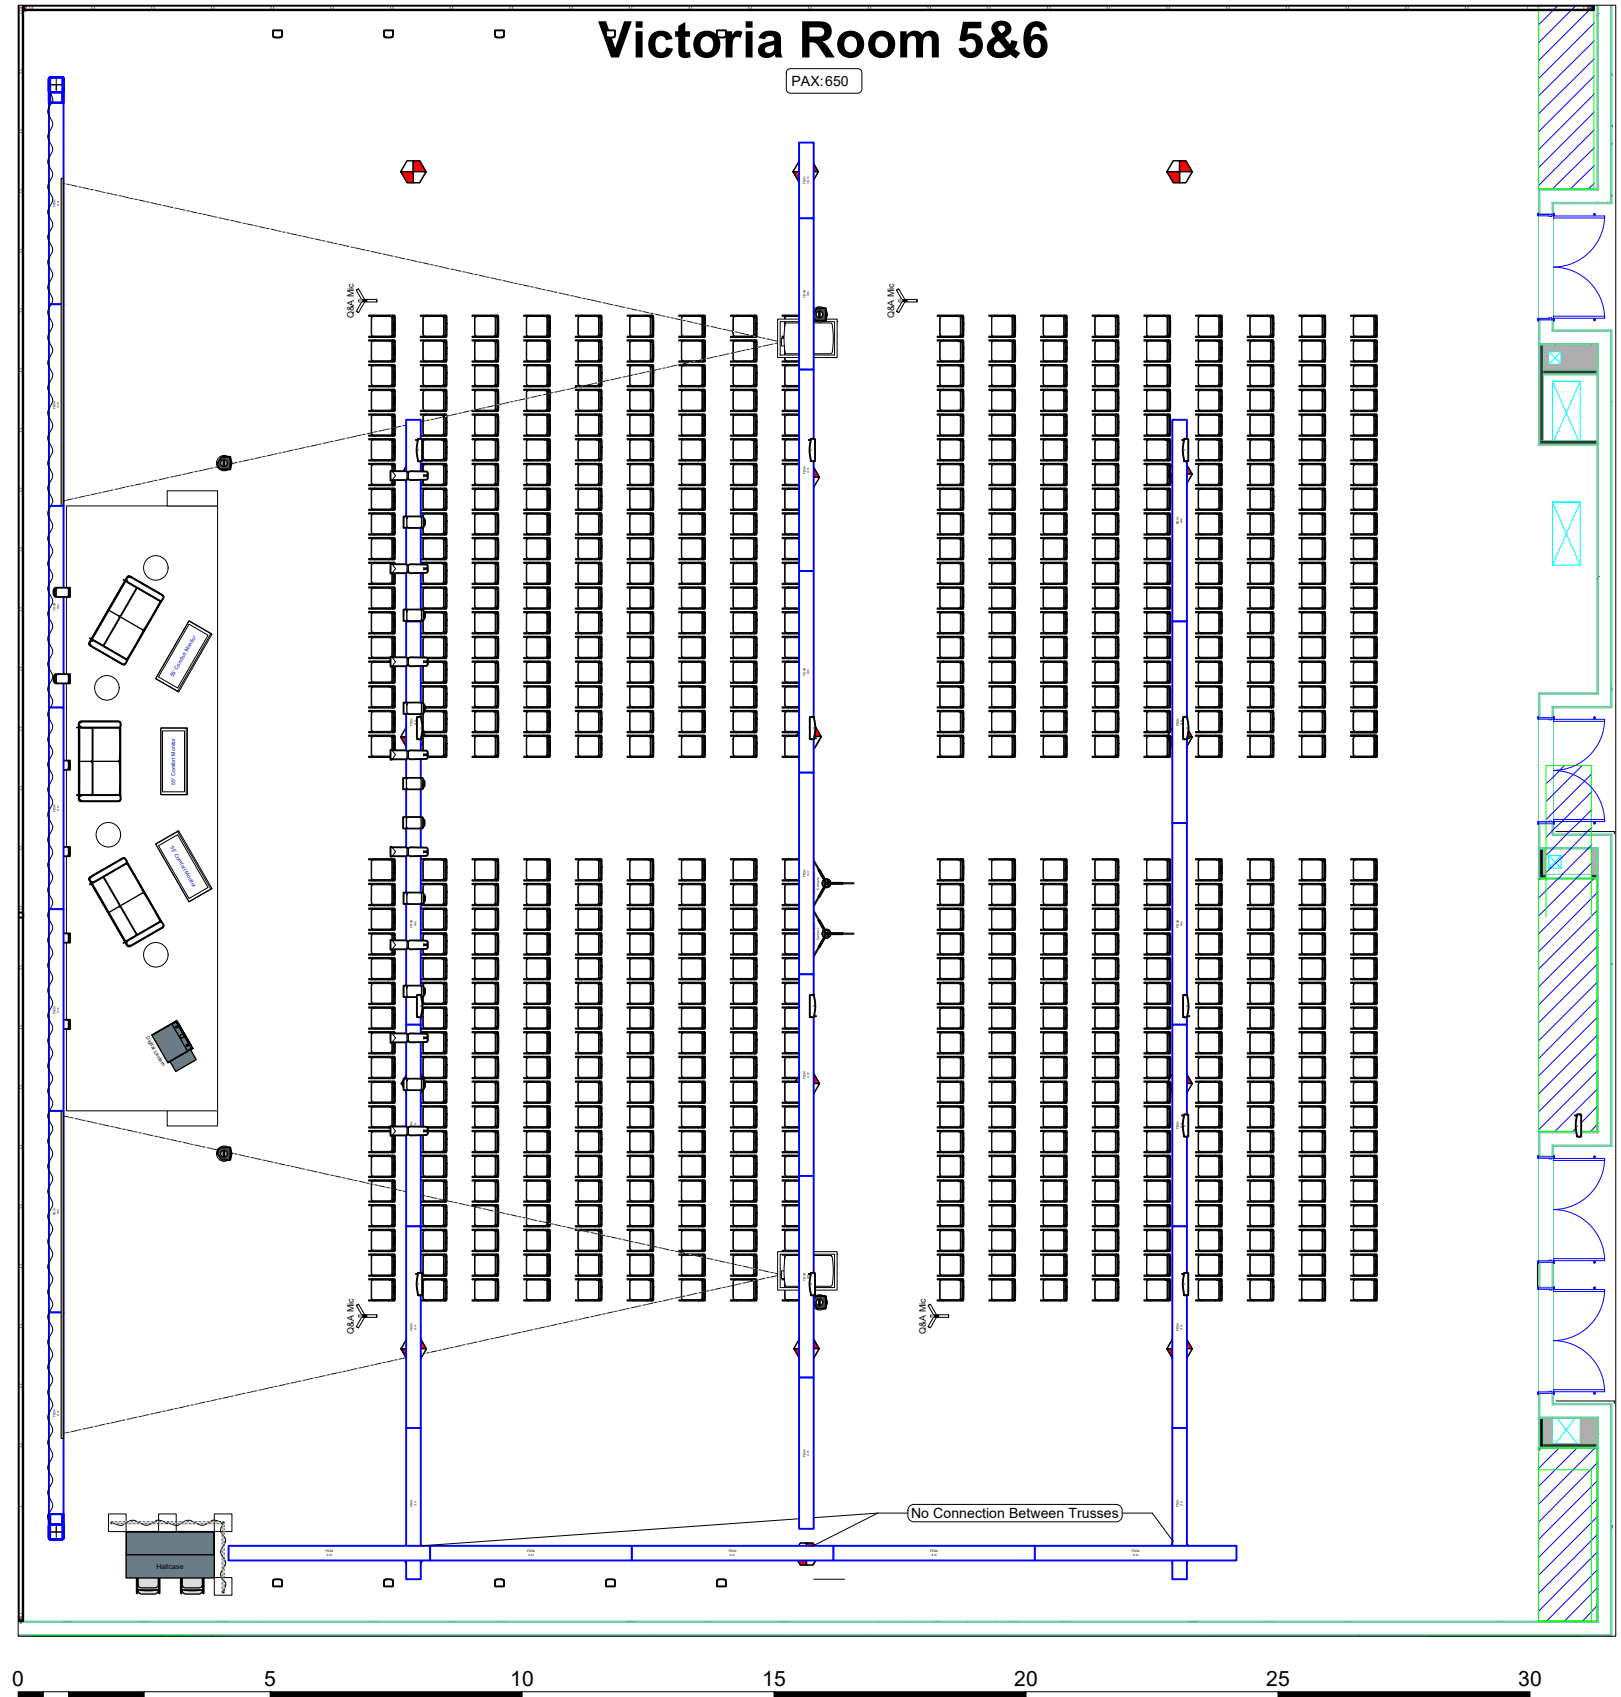

Victoria 4

Room	Hall/Room	Victoria 4	
	Capacity	450 pax	
	Surface	647m ²	
	Dimensions	30.1x21.5m	
Stage	Ceiling Height	6m	
	Width x Depth	12m x 3m	
Stage	Stage height	0.4m	
	Lectern	1x Digital Lectern	
	Chairtable	3x Basic Chairtable	
Audio	Main PA	2x Speakers on Stand	
	Delay	2x Speakers on Stand	
	Q&A	4x Wired Mic	
	Lectern	1x Gooseneck Mic	
	Chairs	6x Gooseneck Mic	
	Monitoring	4x Stagemonitor wedge	
	Light	Frontlight	8x LED Fresnel
			8x LED Spotlight
		Backlight	6x LED Fresnel
		Audience	12x LED Floodlight
Video	Floorlights	10x Uplighters	
	Main Screen	2x (5.08x2.86m)	
	Main Projectors	2x 13k AnsiLumen	
	Camera	2x PTZ Camera	

Victoria 5&6

Room	Hall/Room	Victoria 5&6	
	Capacity	650 pax	
	Surface	964m ²	
Room	Dimensions	30.1x32m	
	Ceiling Height	6m	
	Width x Depth	12m x 3m	
Stage	Stage height	0.4m	
	Lectern	1x Digital Lectern	
Audio	Chairtable	3x Basic Chairtable	
	Main PA	2x Speakers on Stand	
	Delay	2x Speakers on Stand	
	Q&A	4x Wired Mic	
	Lectern	1x Gooseneck Mic	
	Chairs	6x Wireless Handheld	
	Monitoring	4x Stagemonitor wedge	
	Light	Frontlight	8x LED Fresnel
			8x LED Spotlight
		Backlight	6x LED Fresnel
		Audience	12x LED Floodlight
	Video	Floorlights	10x Uplighters
Main Screen		2x (6.3x3.55m)	
Main Projectors		2x 20k AnsiLumen	
Camera		2x PTZ Camera	
	Comfort Monitors	3x 55" Monitors	