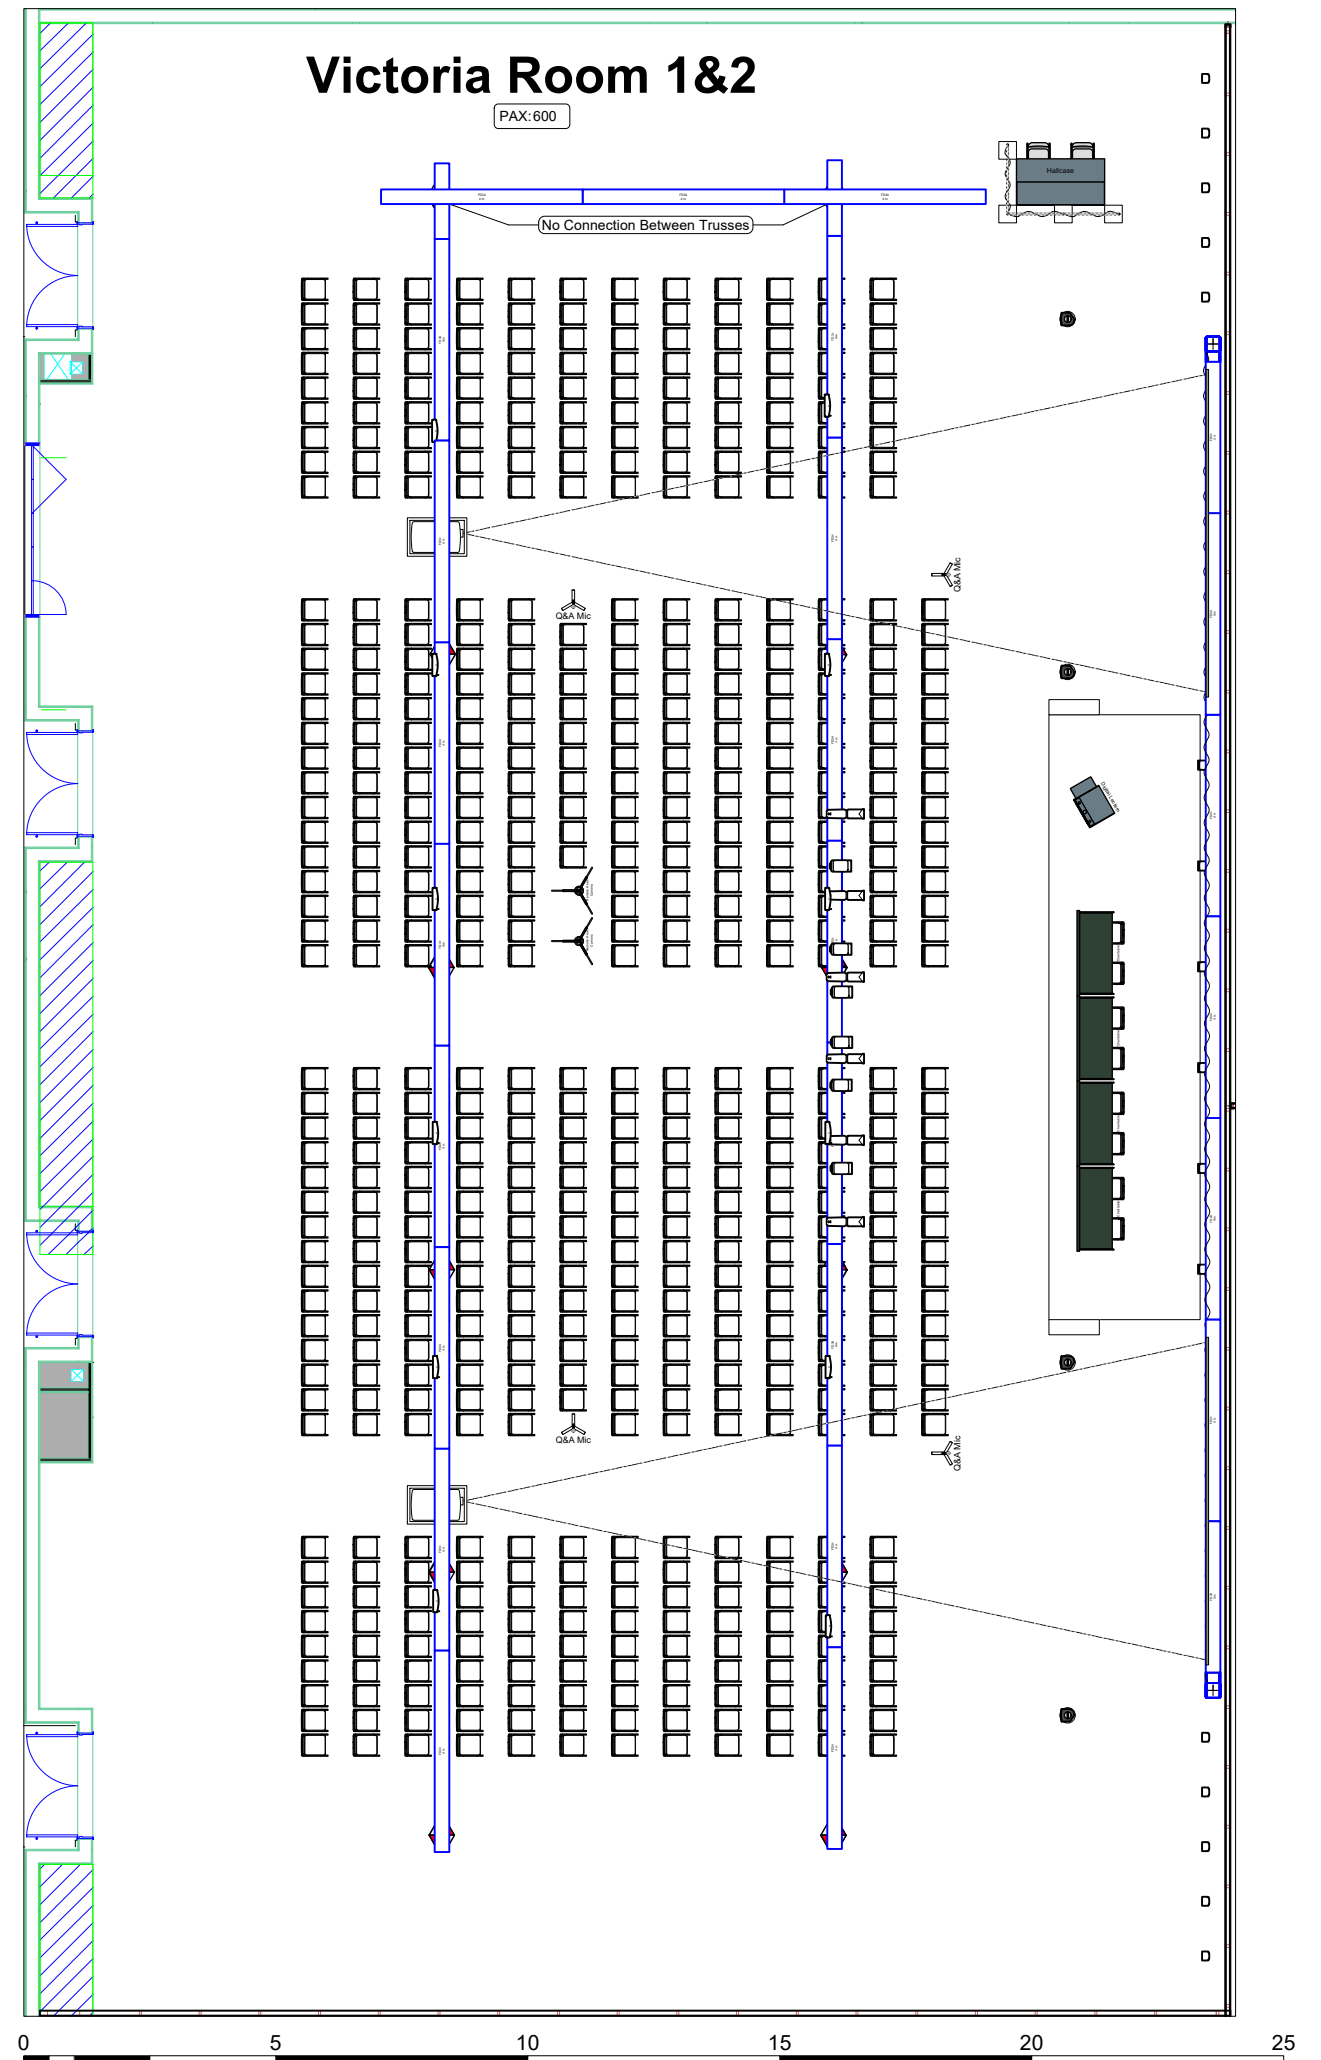

Victoria 4

Room	Hall/Room	Victoria 4	
	Capacity	450 pax	
	Surface	647m ²	
	Dimensions	30.1x21.5m	
Stage	Ceiling Height	6m	
	Width x Depth	12m x 3m	
Stage	Stage height	0.4m	
	Lectern	1x Digital Lectern	
	Chairtable	3x Basic Chairtable	
Audio	Main PA	2x Speakers on Stand	
	Delay	2x Speakers on Stand	
	Q&A	4x Wired Mic	
	Lectern	1x Gooseneck Mic	
	Chairs	6x Gooseneck Mic	
	Monitoring	4x Stagemonitor wedge	
	Light	Frontlight	8x LED Fresnel
			8x LED Spotlight
		Backlight	6x LED Fresnel
		Audience	12x LED Floodlight
Video	Floorlights	10x Uplighters	
	Main Screen	2x (5.08x2.86m)	
	Main Projectors	2x 13k AnsiLumen	
	Camera	2x PTZ Camera	

Victoria 5&6

Room	Hall/Room	Victoria 5&6	
	Capacity	650 pax	
	Surface	964m ²	
Room	Dimensions	30.1x32m	
	Ceiling Height	6m	
	Width x Depth	12m x 3m	
Stage	Stage height	0.4m	
	Lectern	1x Digital Lectern	
Audio	Chairtable	3x Basic Chairtable	
	Main PA	2x Speakers on Stand	
	Delay	2x Speakers on Stand	
	Q&A	4x Wired Mic	
	Lectern	1x Gooseneck Mic	
	Chairs	6x Wireless Handheld	
	Monitoring	4x Stagemonitor wedge	
	Light	Frontlight	8x LED Fresnel
			8x LED Spotlight
		Backlight	6x LED Fresnel
		Audience	12x LED Floodlight
	Video	Floorlights	10x Uplighters
Main Screen		2x (6.3x3.55m)	
Main Projectors		2x 20k AnsiLumen	
Camera		2x PTZ Camera	
	Comfort Monitors	3x 55" Monitors	