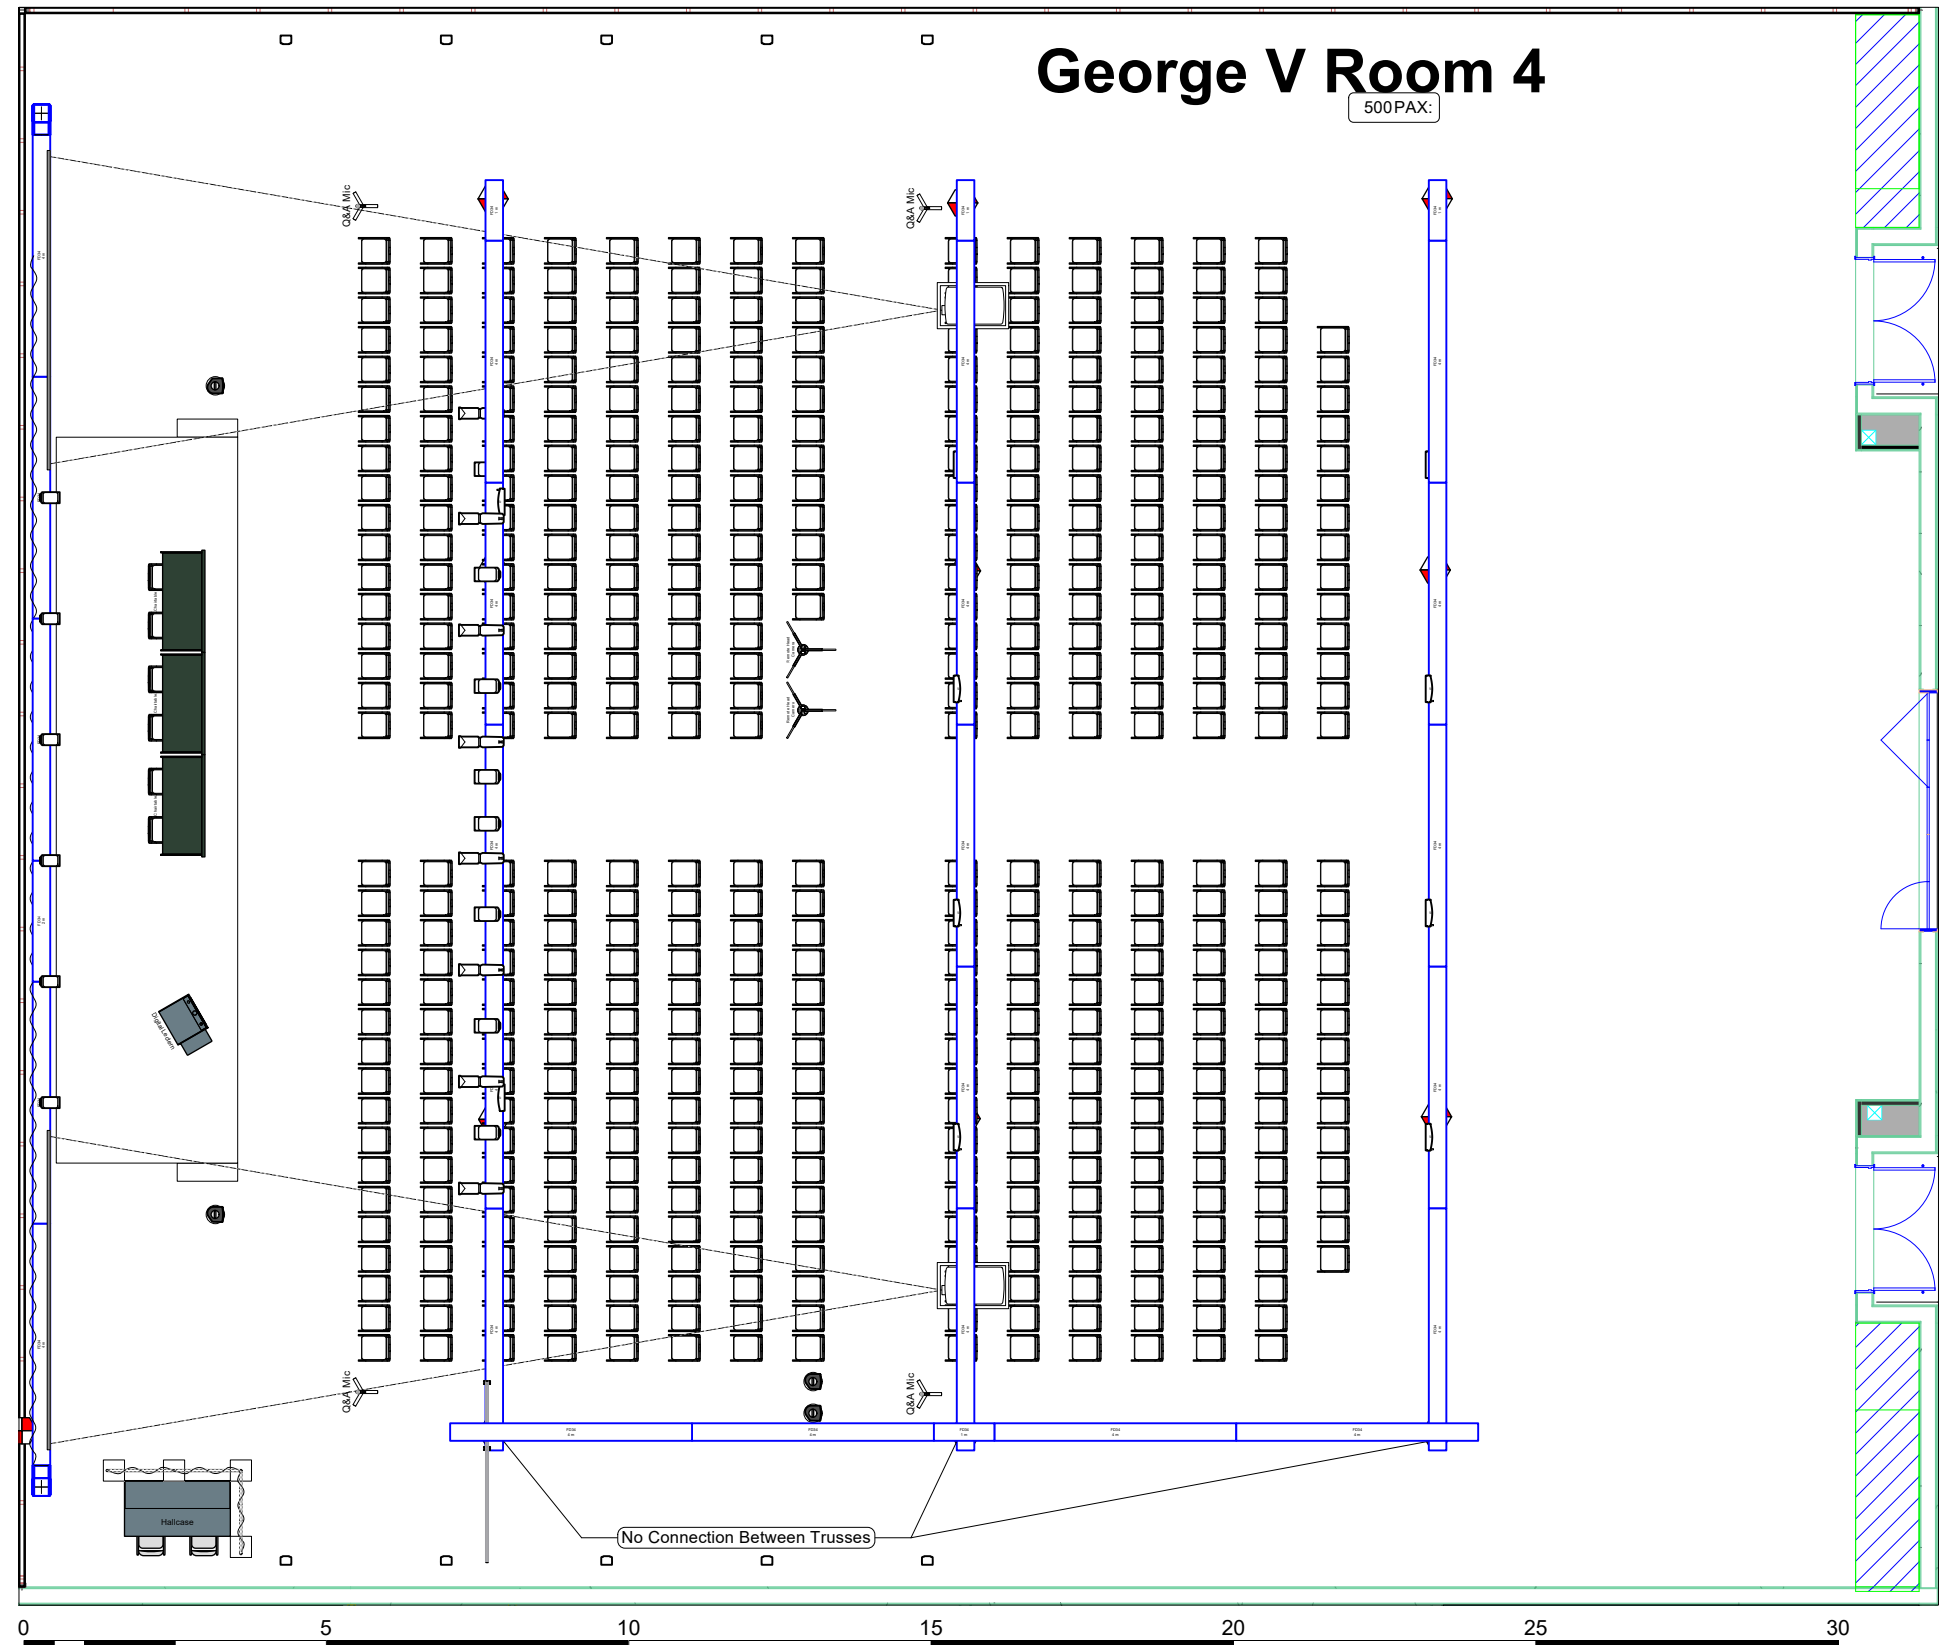

George V 2

Room	Hall/Room	George V 2	
	Capacity	500 PAX	
	Surface	789m ²	
	Dimensions	30.3x26m	
Stage	Ceiling Height	6m	
	Width x Depth	12m x 3m	
	Stage height	0.4m	
Audio	Lectern	1x Digital Lectern	
	Chairtable	3x Basic Chairtable	
	Main PA	2x Speakers on Stand	
	Delay	2x Speakers on Stand	
	Q&A	4x Wired Mic	
	Lectern	1x Gooseneck Mic	
	Chairs	6x Wireless Handheld	
	Monitoring	4x Stagemonitor wedge	
	Light	Frontlight	8x LED Fresnel
			8x LED Spotlight
Backlight		6x LED Fresnel	
Audience		10x LED Floodlight	
Floorlights		10x Uplighters	
Video	Main Screen	2x (5.08x2.86m)	
	Main Projectors	2x 13k AnsiLumen	
	Camera	2x PTZ Camera	
	Comfort Monitors	3x 55" Monitors	

George V 3

Room	Hall/Room	George V 3	
	Capacity	450 PAX	
	Surface	666m ²	
	Dimensions	30.3x21.5m	
Stage	Ceiling Height	6m	
	Width x Depth	12m x 3m	
	Stage height	0.4m	
Stage	Lectern	1x Digital Lectern	
	Chairtable	3x Basic Chairtable	
Audio	Main PA	2x Speakers on Stand	
	Delay	2x Speakers on Stand	
	Q&A	4x Wired Mic	
	Lectern	1x Gooseneck Mic	
	Chairs	6x Gooseneck Mic	
	Monitoring	4x Stagemonitor wedge	
	Light	Frontlight	8x LED Fresnel
			8x LED Spotlight
		Backlight	6x LED Fresnel
		Audience	12x LED Floodlight
Video	Floorlights	10x Uplighters	
	Main Screen	2x (5.08x2.86m)	
	Main Projectors	2x 13k AnsiLumen	
	Camera	2x PTZ Camera	

George V 4

Room	Hall/Room	George V 4	
	Capacity	500 PAX	
	Surface	789m ²	
	Dimensions	30.3x26m	
Stage	Ceiling Height	6m	
	Width x Depth	12m x 3m	
	Stage height	0.4m	
Audio	Lectern	1x Digital Lectern	
	Chairtable	3x Basic Chairtable	
	Main PA	2x Speakers on Stand	
	Delay	2x Speakers on Stand	
	Q&A	4x Wired Mic	
	Lectern	1x Gooseneck Mic	
	Chairs	6x Gooseneck Mic	
	Monitoring	4x Stagemonitor wedge	
	Light	Frontlight	8x LED Fresnel 8x LED Spotlight
		Backlight	6x LED Fresnel
Audience		10x LED Floodlight	
Floorlights		10x Uplighters	
Video		Main Screen	2x (5.08x2.86m)
	Main Projectors	2x 13k AnsiLumen	
	Camera	2x PTZ Camera	